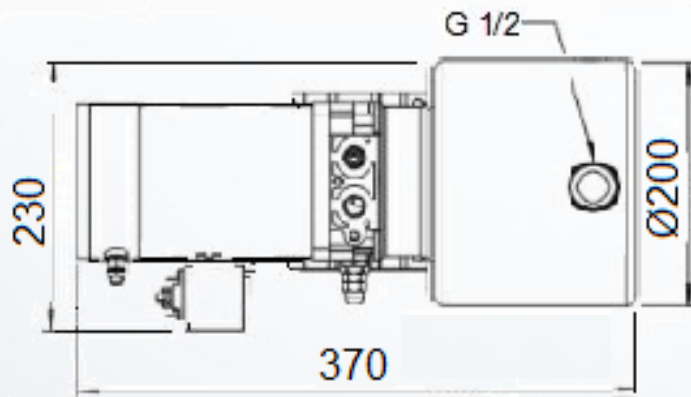

MPP-32 Mini Power Pack - Single acting