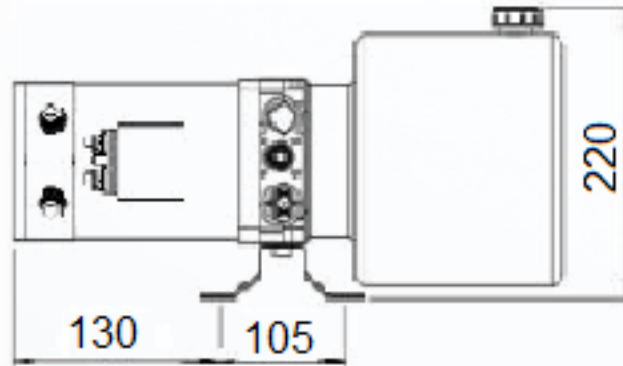

## INCLUDED:

- Single acting function
- Thermal protection
- Relay
- Foot bracket / mounting bracket
- Electric control with 2,5 m cabel
- CE - Declaration of conformity
- Port 3/8" BSP

The 24V DC single-acting power pack is suitable for all single-acting applications and ideal for use in the following applications:

### PUMP & OIL TANK

Pump displacement: 3,15 cc/rev  
Tank Capacity: 4 liter cylinder, horizontal